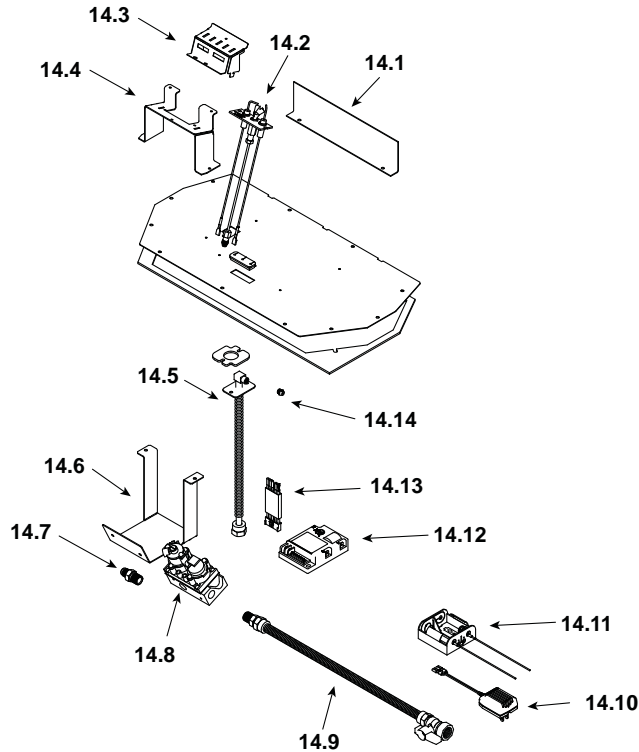

**Stocked
at Depot**

ITEM	DESCRIPTION	COMMENTS	PART NUMBER	
1	Sheet Rock Ledge		2184-147	
2	Finish Edge	Right	2184-118	
		Left	2184-119	
3	Lower Cover Panel		2184-103	
4	Top Panel Finishing Edge		2184-102	
5	Non Combustible Board		2198-405	
6	Cover Tray		2184-116	
7	Burner NG		2184-007	Y
	Burner LP		2184-008	Y
8	Base Pan		2198-115	
9	Glass Door Assembly		GLA-SLR	Y
10	Junction Box		4021-013	Y
11	Bracket Junction Box	Pre Dec 2009	N/A	
		Post Dec 2009	2195-154	
12	Thermostat Wire Assembly		2118-170	Y
13	Nailing Tab	Qty 2 req	2198-200	

Additional service part numbers appear on following page.

#14 Valve Assembly

IMPORTANT: THIS IS DATED INFORMATION. When requesting service or replacement parts for your appliance please provide model number and serial number. All parts listed in this manual may be ordered from an authorized dealer.

**Stocked
at Depot**

ITEM	DESCRIPTION	COMMENTS	PART NUMBER	
14.1	Bracket		2143-143	
14.2	Pilot Assembly NG		2090-012	Y
	Pilot Assembly LP		2090-013	Y
14.3	Pilot Shield		2195-123	
14.4	Pilot Bracket		2198-174	
14.5	Bulkhead W/Flex Tube		383-302A	Y
14.6	Valve Bracket		2198-153	
14.7	Male Connector	Pkg of 5	303-315/5	Y
14.8	Valve NG		593-500	Y
	Valve LP		593-501	Y
14.9	Flex Ball Valve Assembly		2098-320A	Y
14.10	3 Volt Transformer		593-593A	Y
14.11	Battery Pack		593-594A	Y
14.12	Module		593-592	Y
14.13	Module Wire Assembly		593-590A	Y
14.14	Orifice NG (#42C)		582-842	Y
	Orifice LP (.057C)		582-057	Y

Additional service part numbers appear on following page.