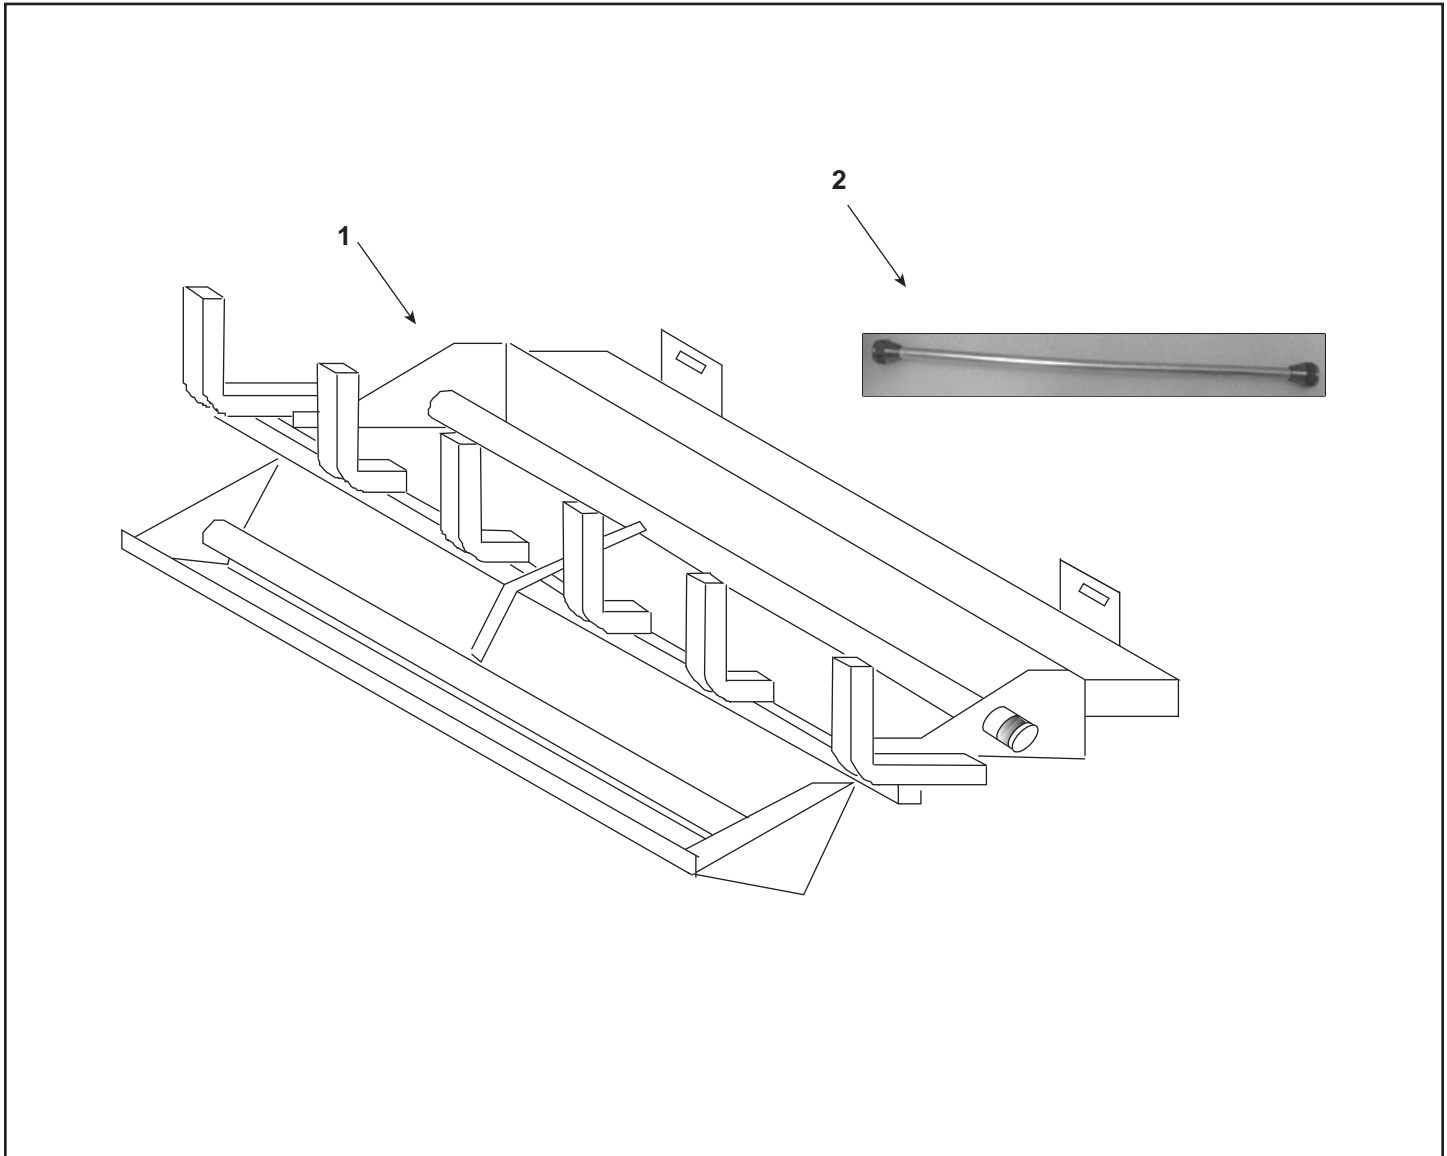

Grand Oak Match Light 24" Gas Log Set

IMPORTANT: THIS IS DATED INFORMATION. When requesting service or replacement parts for your appliance please provide model number and serial number. All parts listed in this manual may be ordered from an authorized dealer.

Stocked
at Depot

ITEM	DESCRIPTION	COMMENTS	PART NUMBER	
1	Burner Pan Assembly/Grate Assembly		4004-289	
2	Connector		FT-1-24	
	Sand		SRVACC15	
	Lava Rock		SRVACC10	
	Mineral Wool		SRVACC12	
	Damper Stop Assembly		SRV500-SC	
	Platinum Bright Embers		PBE-5	
	Installation Instructions		4004-300	

Stocked
at Depot

ITEM	DESCRIPTION	COMMENTS	PART NUMBER	
	Log Set Assembly		LOGS-GO24	
1	Log # 1		SRV737	
2	Log # 2		SRV736	
3	Log # 3		SRV738	
4	Log # 4		SRV722	
5	Log # 5		SRV723	
6	Log # 6		SRV729	
7	Log # 7		SRV728	
8	Log # 8		SRV724	
9	Log # 9		SRV743	
10	Log # 10		SRV727	
11	Log # 11		SRV742	