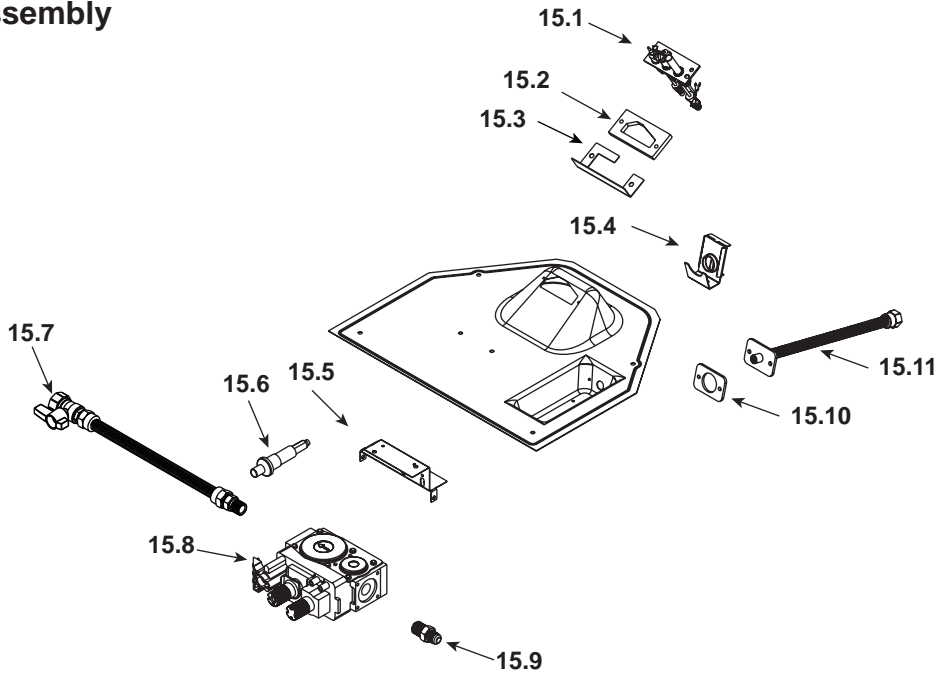

#15 Valve Assembly

IMPORTANT: THIS IS DATED INFORMATION. When requesting service or replacement parts for your appliance please provide model number and serial number. All parts listed in this manual may be ordered from an authorized dealer.

Stocked at Depot

ITEM	DESCRIPTION	COMMENTS	PART NUMBER	
15.1	Pilot Assembly NG		2103-010	Y
	Pilot Assembly LP		2103-011	Y
15.2	Gasket, Pilot		4021-042	
15.3	Pilot Bracket		4065-182	
15.4	Air Shutter Assembly		4055-202	Y
15.5	Bracket, Valve		4055-205	
15.6	Piezo Ignitor		291-513	Y
15.7	Flex Ball Valve Assembly		302-320A	Y
15.8	Valve NG		230-0710	Y
	Valve LP		230-0720	Y
15.9	Brass Fitting	Pkg of 5	303-315/5	Y
15.10	Gasket, Bulkhead		4021-429	
15.11	Bulkhead, Flexible		4021-512	Y
	Wire Assembly, Wall Switch		2045-024	Y
	Orifice NG (#42C)		582-842	Y
	Orifice LP (0.058)		4021-602	Y
	Conversion Kit NG		SCKVN-B	Y
	Conversion Kit LP		SCKVP-B	Y
	Pilot Orifice NG		29476	Y
	Pilot Orifice LP		29477	Y
	Regulator NG		230-1570	Y
	Regulator LP		230-1520	Y