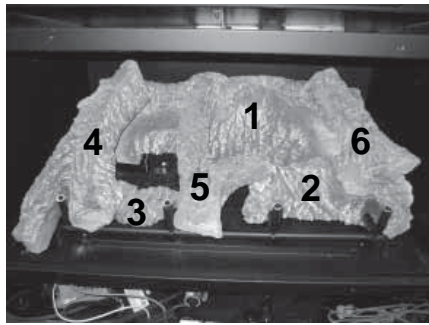

Log Set Assembly

IMPORTANT: THIS IS DATED INFORMATION. When requesting service or replacement parts for your appliance please provide model number and serial number. All parts listed in this manual may be ordered from an authorized dealer.

Stocked at Depot

ITEM	DESCRIPTION	COMMENTS	PART NUMBER	Stocked at Depot
	Log Assembly		LOGS-NDI30	Y
1	Log 1		SRV2226-701	
2	Log 2		SRV2226-702	
3	Log 3		SRV2226-706	
4	Log 4		SRV2226-703	
5	Log 5		SRV2226-705	
6	Log 6		SRV2206-704	
7	Termination Plate Assembly		2206-012	
	Flex Pipe Handle		438-351	
	Gasket		2206-401	
8	Burner Assembly		2226-007	Y
9	Base Pan		2206-106	
10	Valve Assembly		Refer to valve page	
11	Grate Assembly		2226-016	
12	Glass Door Assembly		GLA-2206	Y
13	Control Panel		2205-129	
14	Cord Assembly		2226-017	Y
15	Wire Assembly		2206-068	Y

Additional service part numbers appear on following page.