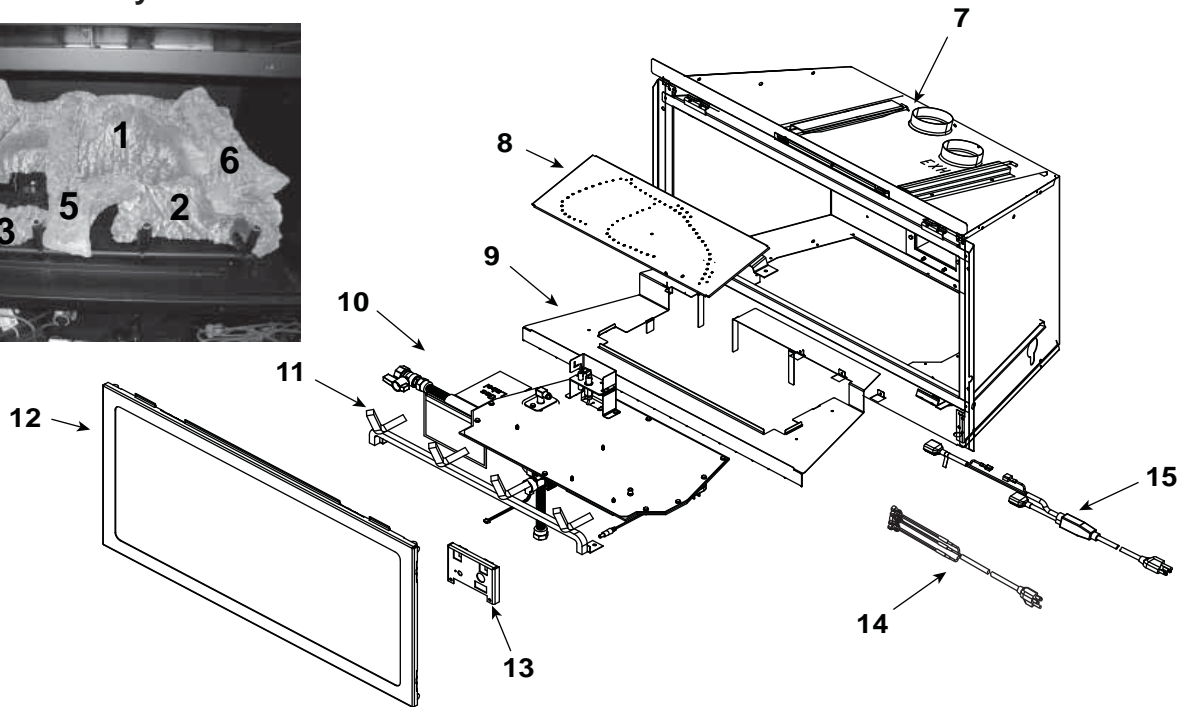

Log Set Assembly

IMPORTANT: THIS IS DATED INFORMATION. When requesting service or replacement parts for your appliance please provide model number and serial number. All parts listed in this manual may be ordered from an authorized dealer.

Stocked at Depot

ITEM	DESCRIPTION	COMMENTS	PART NUMBER	Stocked at Depot
	Log Assembly		LOGS-NDI30	Y
1	Log 1		SRV2226-701	
2	Log 2		SRV2226-702	
3	Log 3		SRV2226-706	
4	Log 4		SRV2226-703	
5	Log 5		SRV2226-705	
6	Log 6		SRV2206-704	
7	Termination Plate Assembly		2206-012	
	Flex Pipe Handle		438-351	
	Gasket		2206-401	
8	Burner Assembly		2226-007	Y
9	Base Pan		2206-106	
10	Valve Assembly		Refer to valve page	
11	Grate Assembly		2226-016	
12	Glass Door Assembly		GLA-2206	Y
13	Control Panel		2205-129	
14	Cord Assembly		2226-017	Y
15	Wire Assembly		2206-068	Y

Additional service part numbers appear on following page.