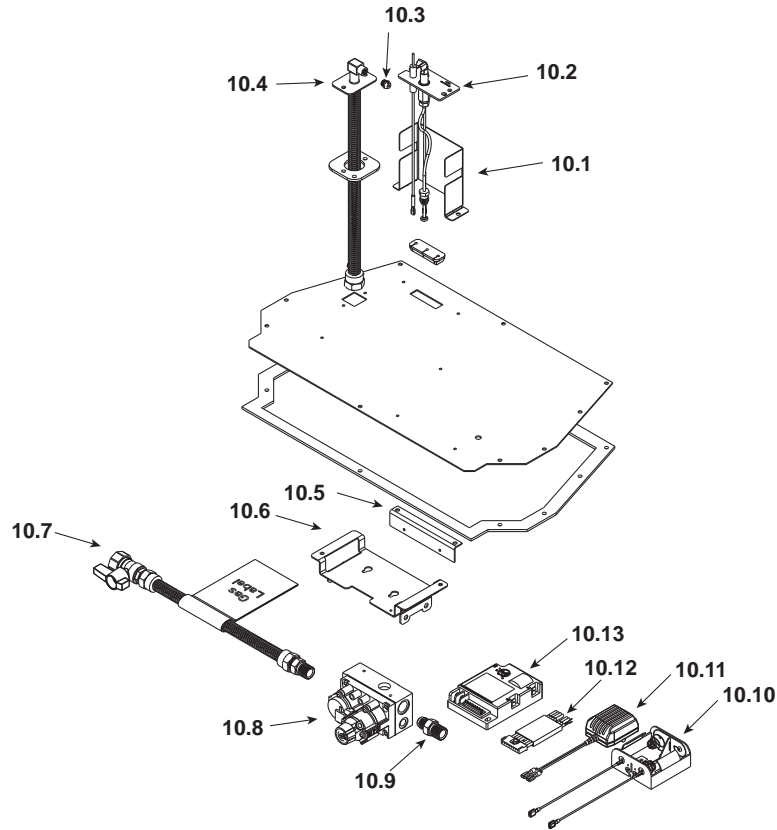

#10 Valve Assembly

IMPORTANT: THIS IS DATED INFORMATION. When requesting service or replacement parts for your appliance please provide model number and serial number. All parts listed in this manual may be ordered from an authorized dealer.

**Stocked
at Depot**

ITEM	" flex Tube Assembly	COMMENTS	PART NUMBER	
10.1	Pilot Bracket		2206-105	
10.2	Pilot Assembly NG		2198-014	Y
	Pilot Assembly LP		2198-015	Y
10.3	Orifice NG (#35C)		582-835	Y
	Orifice LP (#51C)		582-851	Y
10.4	Flexible Gas Connector		530-302A	Y
10.5	Control Panel Bracket		2205-128	
10.6	Valve Bracket		2205-146	
10.7	Flex Ball Valve Assembly		302-320A	Y
10.8	Valve NG		750-500	Y
	Valve LP		750-501	Y
10.9	Brass Connector	Pkg of 5	303-315/5	Y
10.10	Battery Pack		593-594A	Y
10.11	Wire Harness		593-590A	Y
10.12	Power Supply		593-593A	Y
10.13	Module		593-592	Y

Additional service part numbers appear on following page.