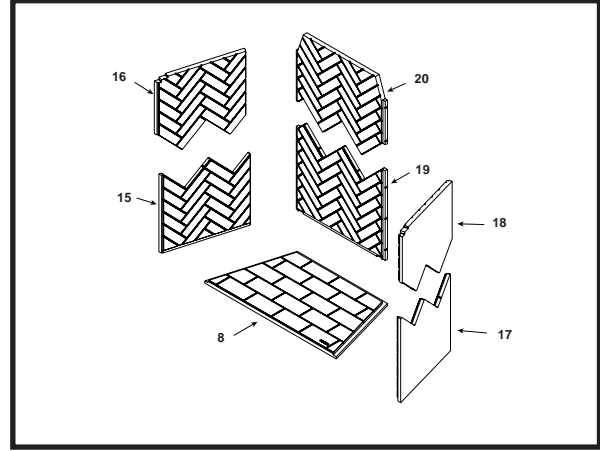

Herringbone Molded Brick Panel

IMPORTANT: THIS IS DATED INFORMATION. When requesting service or replacement parts for your appliance please provide model number and serial number. All parts listed in this manual may be ordered from an authorized dealer.

Stocked at Depot

ITEM	DESCRIPTION	COMMENTS	PART NUMBER	
Traditional Molded Brick Panel				
9	Lower Left Panel		4059-350	
10	Upper Left Panel		4059-351	
11	Lower Right Panel		4059-352	
12	Upper Right Panel		4059-353	
13	Lower Rear Panel		4059-364	
14	Upper Rear Panel		4059-365	
Herringbone Molded Brick Panel				
15	Lower Left Panel		4059-357	
16	Upper Left Panel		4059-358	
17	Lower Right Panel		4059-359	
18	Upper Right Panel		4059-360	
19	Lower Rear Panel		4059-368	
20	Upper Rear Panel		4059-369	
	Refractory Fastener Pack		4059-043	
	Contains: 25 #6 X 1 1/2" Panhead screw, 3/32" Drill Bit, 17 T- Brackets, 2 Y-Brackets, 6 Clips