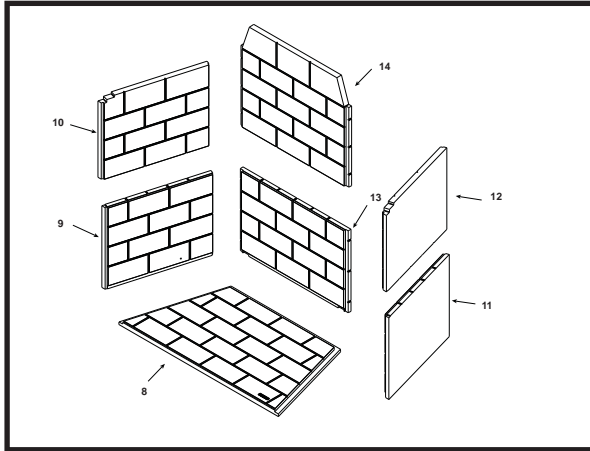

Traditional Molded Brick Panel