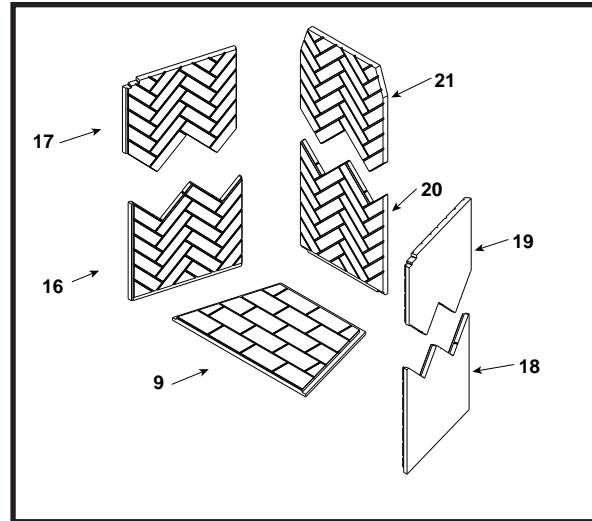

Herringbone Molded Brick Panel

IMPORTANT: THIS IS DATED INFORMATION. When requesting service or replacement parts for your appliance please provide model number and serial number. All parts listed in this manual may be ordered from an authorized dealer.

Stocked at Depot

ITEM	DESCRIPTION	COMMENTS	PART NUMBER	
Traditional Molded Brick Panel				
10	Lower Left Panel		4059-350	
11	Upper Left Panel		4059-351	
12	Lower Right Panel		4059-352	
13	Upper Right Panel		4059-353	
14	Lower Rear Panel		4059-554	
15	Upper Rear Panel		4059-555	
Herringbone Molded Brick Panel				
16	Lower Left Panel		4059-357	
17	Upper Left Panel		4059-358	
18	Lower Right Panel		4059-359	
19	Upper Right Panel		4059-360	
20	Lower Rear Panel		4059-561	
21	Upper Rear Panel		4059-562	
	Refractory Fastener Pack		4059-043	
	Contains: 25 #6 X 1 1/2" Panhead screw, 3/32" Drill Bit, 17 T- Brackets, 2 Y-Brackets, 6 Clips,