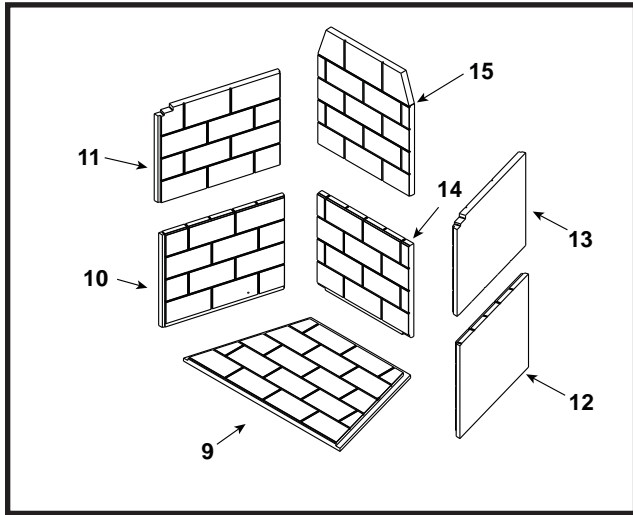

Traditional Molded Brick Panel